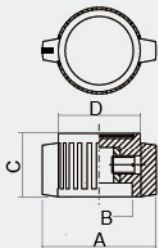

PN-25B

A	B	C	D	SHAFT HOLE	
Ø42	Ø 14.5	14.1	Ø25.0	Ø 6.4	Ø 6.1

FEATURES:

- Material: Phenolic.
- With white indicator line.
- Set screw on one side.
- With aluminum spun inlay.
- With zinc insert.