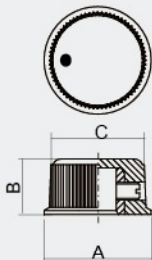

PN-23

A	B	C	SHAFT HOLE	
Ø18.4	9.5	Ø16.0	Ø6.4	Ø6.1

FEATURES:

- Material: Phenolic.
- With white dot.
- Set screw on one side.
- With brass insert.