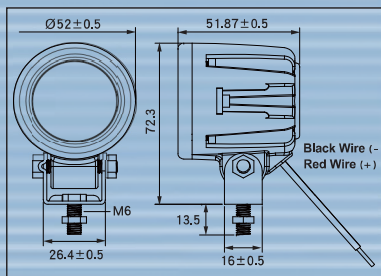

### APPLICATION

- Off- road vehicles & forklifts.

C2-0307-spot-10°

C2-0307-wide-40°

C2-0307-narrow-30°

### SPECIFICATION

		C2- 0307-10	C2- 0307-30	C2- 0307-15	C2- 0307-40
Spec	Nominal/ Input DC Voltage	10-80V	10-80V	10-80V	10-80V
	Nominal Current at	0.36A@12V	0.36A@12V 0.18A@24V 0.09A@48V	0.36A@12V	0.36A@12V 0.18A@24V 0.09A@48V
	Power Consumption	4W	4.3W	4W	4.3W
	LED	5W, Cree	5W	5W, Cree	5W
	Body	Aluminum			
	Lens	PC			
	IP Rating	67			
	Vibration	10G			
	EMC	EN50498	EN55015	EN50498	EN55015
Operation Temperature	-20°C ~ +60°C				
Photometric Spec.	Raw Lumen Output (Lm)	900	450	900	450
	Effective Lumen Output (Lm)	250	250	150	140
	Color Temperature (K)	6000~7000	5000~6300	6000~7000	5000~6300
	Beam Pattern	Spot	Spot	Narrow	Wide
Approval		-	-	UL	-