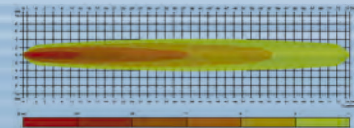

C2-0307-spot-10°