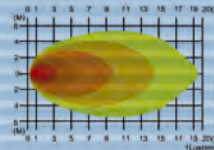

C2-0307-wide-40°