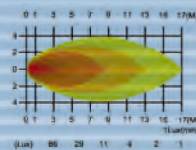

### APPLICATION

- Off- road vehicles & forklifts.

C2-0307-spot-10°

C2-0307-wide-40°

C2-0307-narrow-30°

### SPECIFICATION

		C2- 0307-10	C2- 0307-30	C2- 0307-15	C2- 0307-40
Spec	Nominal/ Input DC Voltage	10-80V	10-80V	10-80V	10-80V
	Nominal Current at	0.36A@12V	0.36A@12V 0.18A@24V 0.09A@48V	0.36A@12V	0.36A@12V 0.18A@24V 0.09A@48V
	Power Consumption	4W	4.3W	4W	4.3W
	LED	5W, Cree	5W	5W, Cree	5W
	Body	Aluminum			
	Lens	PC			
	IP Rating	67			
	Vibration	10G			
	EMC	EN50498	EN55015	EN50498	EN55015
Operation Temperature	-20°C ~ +60°C				
Photometric Spec.	Raw Lumen Output (Lm)	900	450	900	450
	Effective Lumen Output (Lm)	250	250	150	140
	Color Temperature (K)	6000~7000	5000~6300	6000~7000	5000~6300
	Beam Pattern	Spot	Spot	Narrow	Wide
Approval		-	-	UL	-